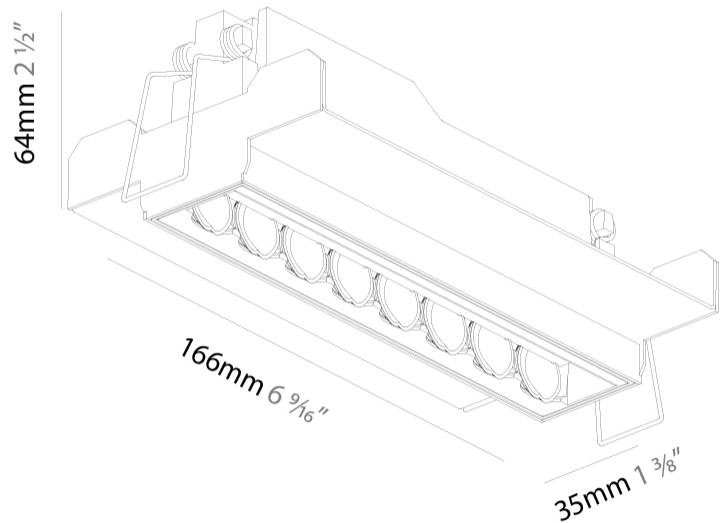

GENERAL

Series: Magiq Hollow Wallwash
 Brand: Prolicht
 Division: Architectural
 Mounting Type: Trimless
 Mounting Location: Ceiling
 Subcategory: Wallwash

PHYSICAL

Shape: Rectangle
 Length (mm): 166
 Length (in): 6 ⁹/₁₆
 Width (mm): 35
 Width (in): 1 ³/₈
 Height (mm): 64
 Height (in): 2 ¹/₂
 Ceiling Thickness (mm): 12.5
 Ceiling Thickness (in): 1/2
 Min. Recessing Depth (mm): 100
 Min. Recessing Depth (in): 3 ¹⁵/₁₆
 Light Distribution: Asymmetric
 Weight (kg): 0.525
 Weight (lbs): 1.16
 Holder Finish: WHI / BLK
 Fixture Material: Aluminum Die Cast
 Cut-out Measurements: 173mm / 6 13/16" x 42mm / 1 5/8"

OPTICAL

Upon Request: Special Beam Angles

RATINGS AND CERTIFICATIONS

Certified By: CSA Certified to UL and CSA Standards
 IP rating: IP20

100mm
3 15/16"

12 1/2 mm
1/2"

173mm x 42mm
6 13/16" x 1 5/8"

MAGIQ HOLLOW WALLWASH TRIMLESS